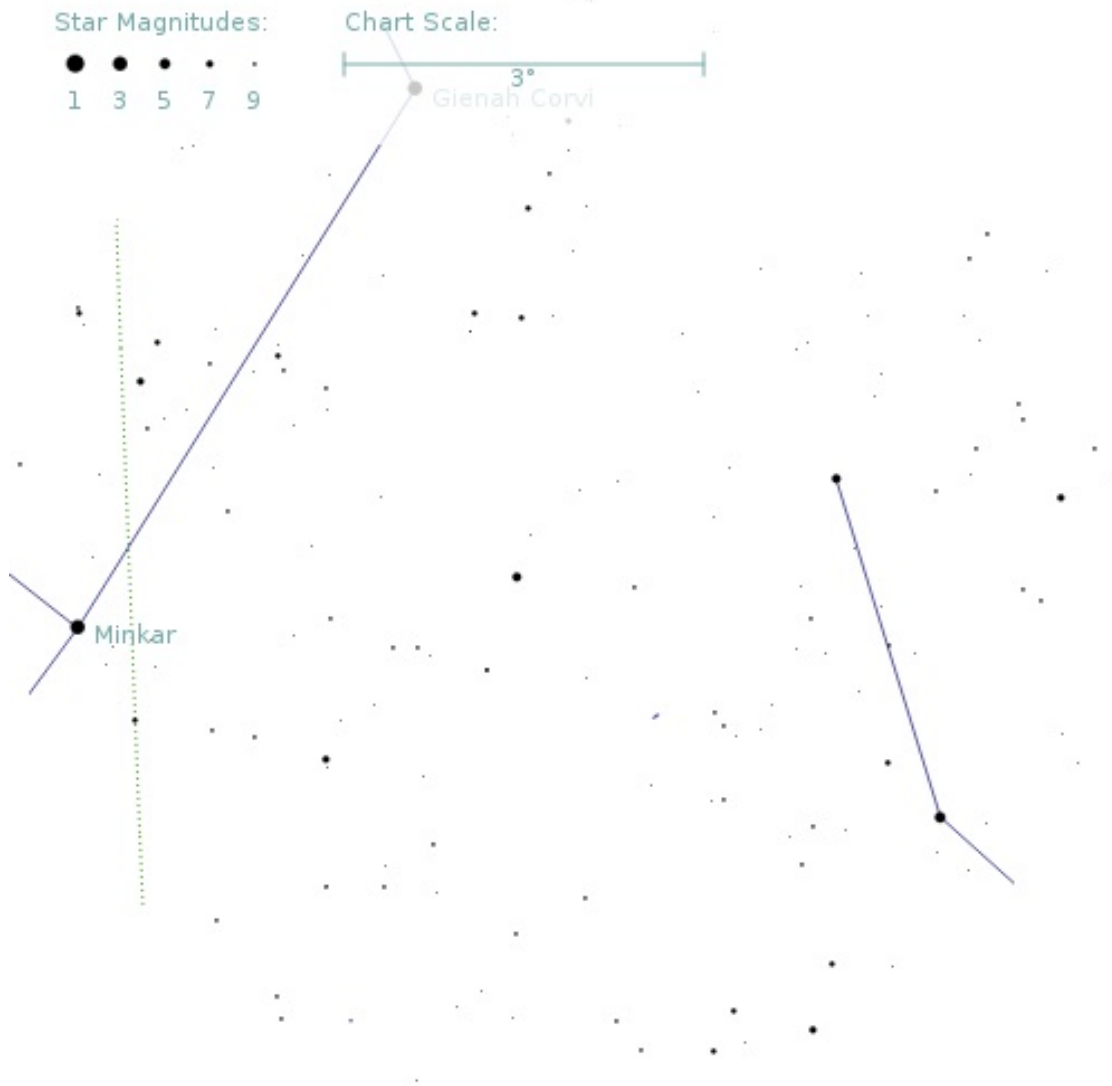

Star Magnitudes:

● ● ● ● ●
1 3 5 7 9

Chart Scale:

IC 4606; 10.0

FOV (1/5): Telrad (30' x 30')

FOV (2/5): 7x35 Binoculars (558' x 558')

Star Magnitudes:

Chart Scale:

FOV (3/5): Telrad (30' x 30')

Star Magnitudes:

Chart Scale:

FOV (4/5): One Degree (60' x 60')

FOV (5/5): 7x35 Binoculars (558' x 558')

DETAILS ABOUT OBJECT

Date, time and location: 24/03/14 12:40 PM, Ottawa, Ontario, Canada

General			
Names:	Antennae Galaxies, NGC 4039, PGC 37969		
Type:	Galaxy in Corvus	Magnitude:	11.0 mag
Distance:	--	B-V index:	
Size:	3.3 arcmin	Illumination:	

Coordinates			
RA (2014.2):	12h 02m 38s	Azimuth:	274° 16' 35"
Dec (2014.2):	-18° 58' 04"	Altitude:	-31° 16' 30"
Hour angle:	+07h 42m 42s	Airmass:	--

Rise/Set/Transit			
Rise time:	20:17	Azimuth at rise:	116° 52' 14"
Transit time:	00:53	Altitude at transit:	25° 36' 43"
Set time:	05:36	Azimuth at set:	243° 07' 45"