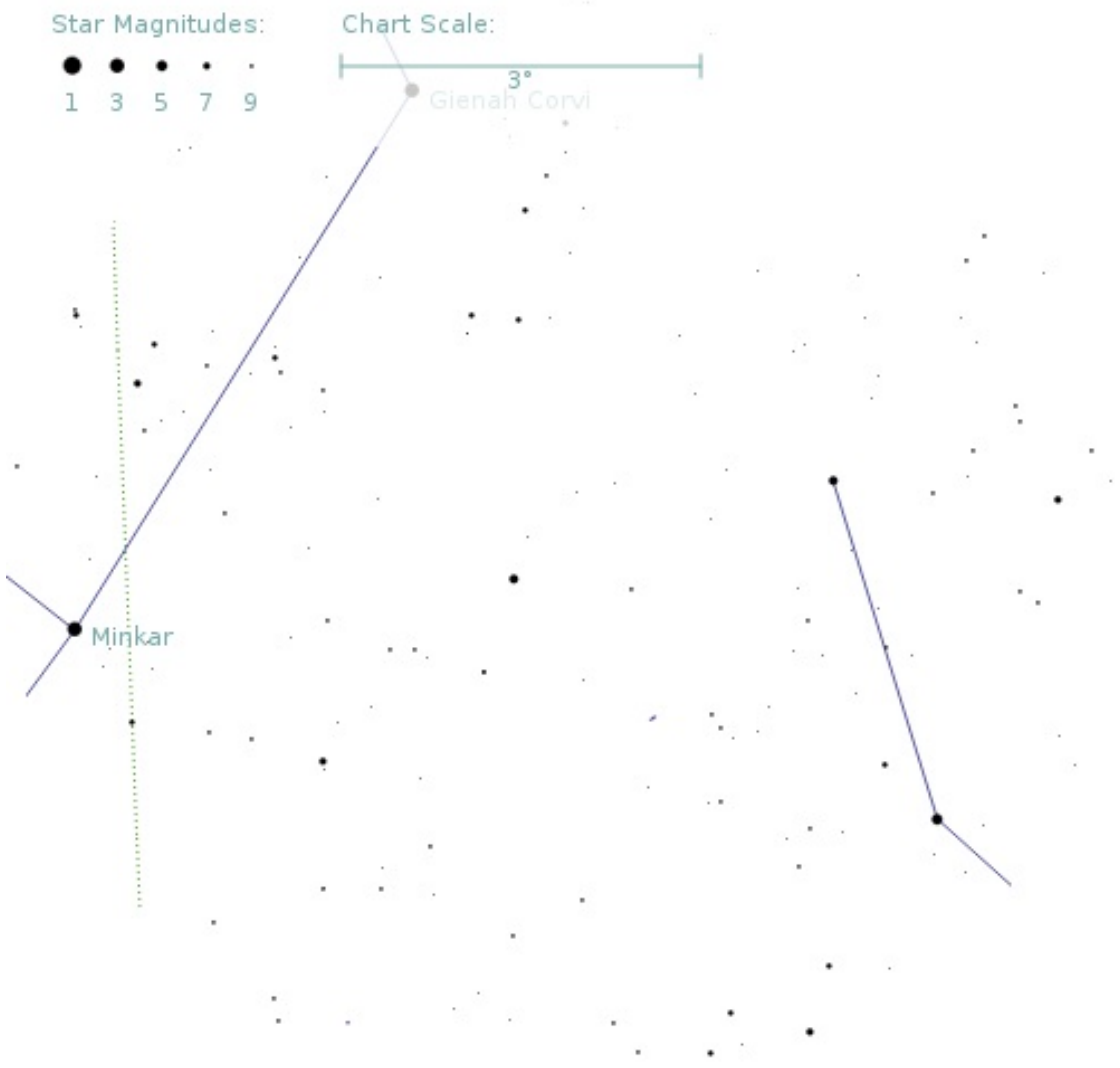

Star Magnitudes:

● ● ● ● ●
1 3 5 7 9

Chart Scale:

IC 4606; 10.0

FOV (1/5): Telrad (30' x 30')

FOV (2/5): 7x35 Binoculars (558' x 558')

Star Magnitudes:

Chart Scale:

FOV (3/5): Telrad (30' x 30')

Star Magnitudes:

Chart Scale:

FOV (4/5): One Degree (60' x 60')

FOV (5/5): 7x35 Binoculars (558' x 558')

DETAILS ABOUT OBJECT

Date, time and location: 24/03/14 12:40 PM, Ottawa, Ontario, Canada

General			
Names:	Antennae Galaxies, NGC 4039, PGC 37969		
Type:	Galaxy in Corvus	Magnitude:	11.0 mag
Distance:	--	B-V index:	
Size:	3.3 arcmin	Illumination:	

Coordinates			
RA (2014.2):	12h 02m 38s	Azimuth:	274° 16' 35"
Dec (2014.2):	-18° 58' 04"	Altitude:	-31° 16' 30"
Hour angle:	+07h 42m 42s	Airmass:	--

Rise/Set/Transit			
Rise time:	20:17	Azimuth at rise:	116° 52' 14"
Transit time:	00:53	Altitude at transit:	25° 36' 43"
Set time:	05:36	Azimuth at set:	243° 07' 45"