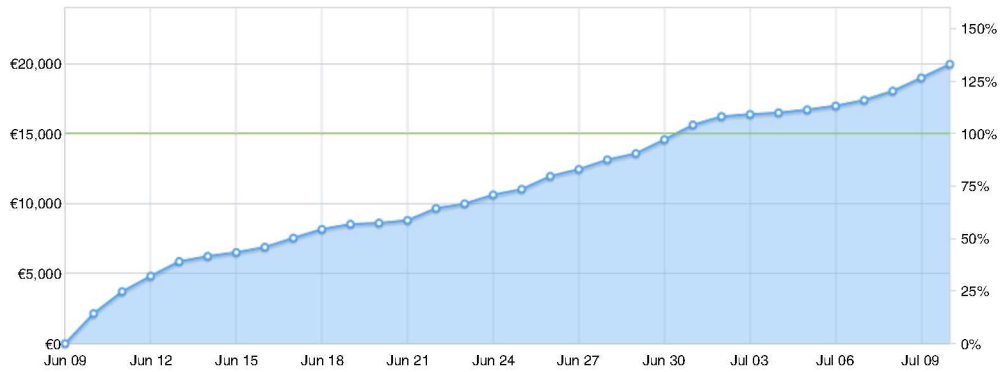

KICKSTARTER

Project activity

Krita: open source di...

Krita: open source digital painting | Accelerate Development

Launched 06/10/2014

Deadline 07/10/2014

Funding summary

Remember, there's a 14-day window for collecting and processing pledges. After that, funds will be transferred directly to your bank account. Once the transfer to your bank account occurs, you'll be able to see a breakdown of your payout information and download your invoice.

€19,955 pledged **133%** funded **690** backers **0** seconds to go

Post update Last: 7/10/2014

[Check dashboard](#)

[View backer report](#)

[View messages](#)

[Manage surveys](#)

[Creator Handbook](#)

[Support](#)

[Creator FAQ](#)

[Log out](#)

Funding progress

Referrers

Pledged via Kickstarter

€2,704

Pledged via external referrers

€17,251