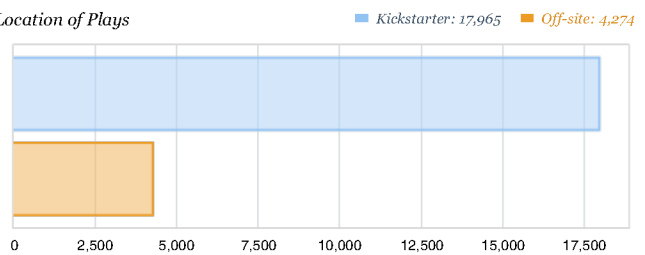

KICKSTARTER

Referrer	Type	# of Pledges	% of Pledged	Pledged
Advanced Discovery	Kickstarter	23	2.74%	€547
Software (Discover)	Kickstarter	21	3.13%	€624
Facebook	External	21	5.21%	€1,040
Search	Kickstarter	20	2.70%	€538
polycount.com	External	17	1.66%	€331
plus.url.google.com	External	14	1.85%	€370
Kickstarter user profiles	Kickstarter	14	1.10%	€219
libregraphicsworld.org	External	13	2.51%	€500
reddit.com	External	13	1.65%	€330
kritastudio.com	External	13	1.46%	€291
Twitter	External	13	1.09%	€218
google.com	External	12	1.48%	€296
48-hour reminder email	Kickstarter	10	1.36%	€271
dot.kde.org	External	9	0.96%	€191
A project's backer confirmation page	Kickstarter	8	1.12%	€223
planetkde.org	External	7	1.30%	€260
plus.google.com	External	7	0.78%	€155
max3d.pl	External	6	0.38%	€76
ramonmiranda.com	External	6	0.38%	€75
feedly.com	External	6	0.45%	€90
muylinux.com	External	6	0.53%	€105
google.co.uk	External	5	1.33%	€265

- Krita: open source di...
- Post update Last: 7/10/2014
- [Check dashboard](#)
- [View backer report](#)
- [View messages](#)
- [Manage surveys](#)
- Creator Handbook
- Support
- Creator FAQ
- Log out

Project Video Stats

Project Video Plays

22,239

43.86% of plays completed

Location of Plays